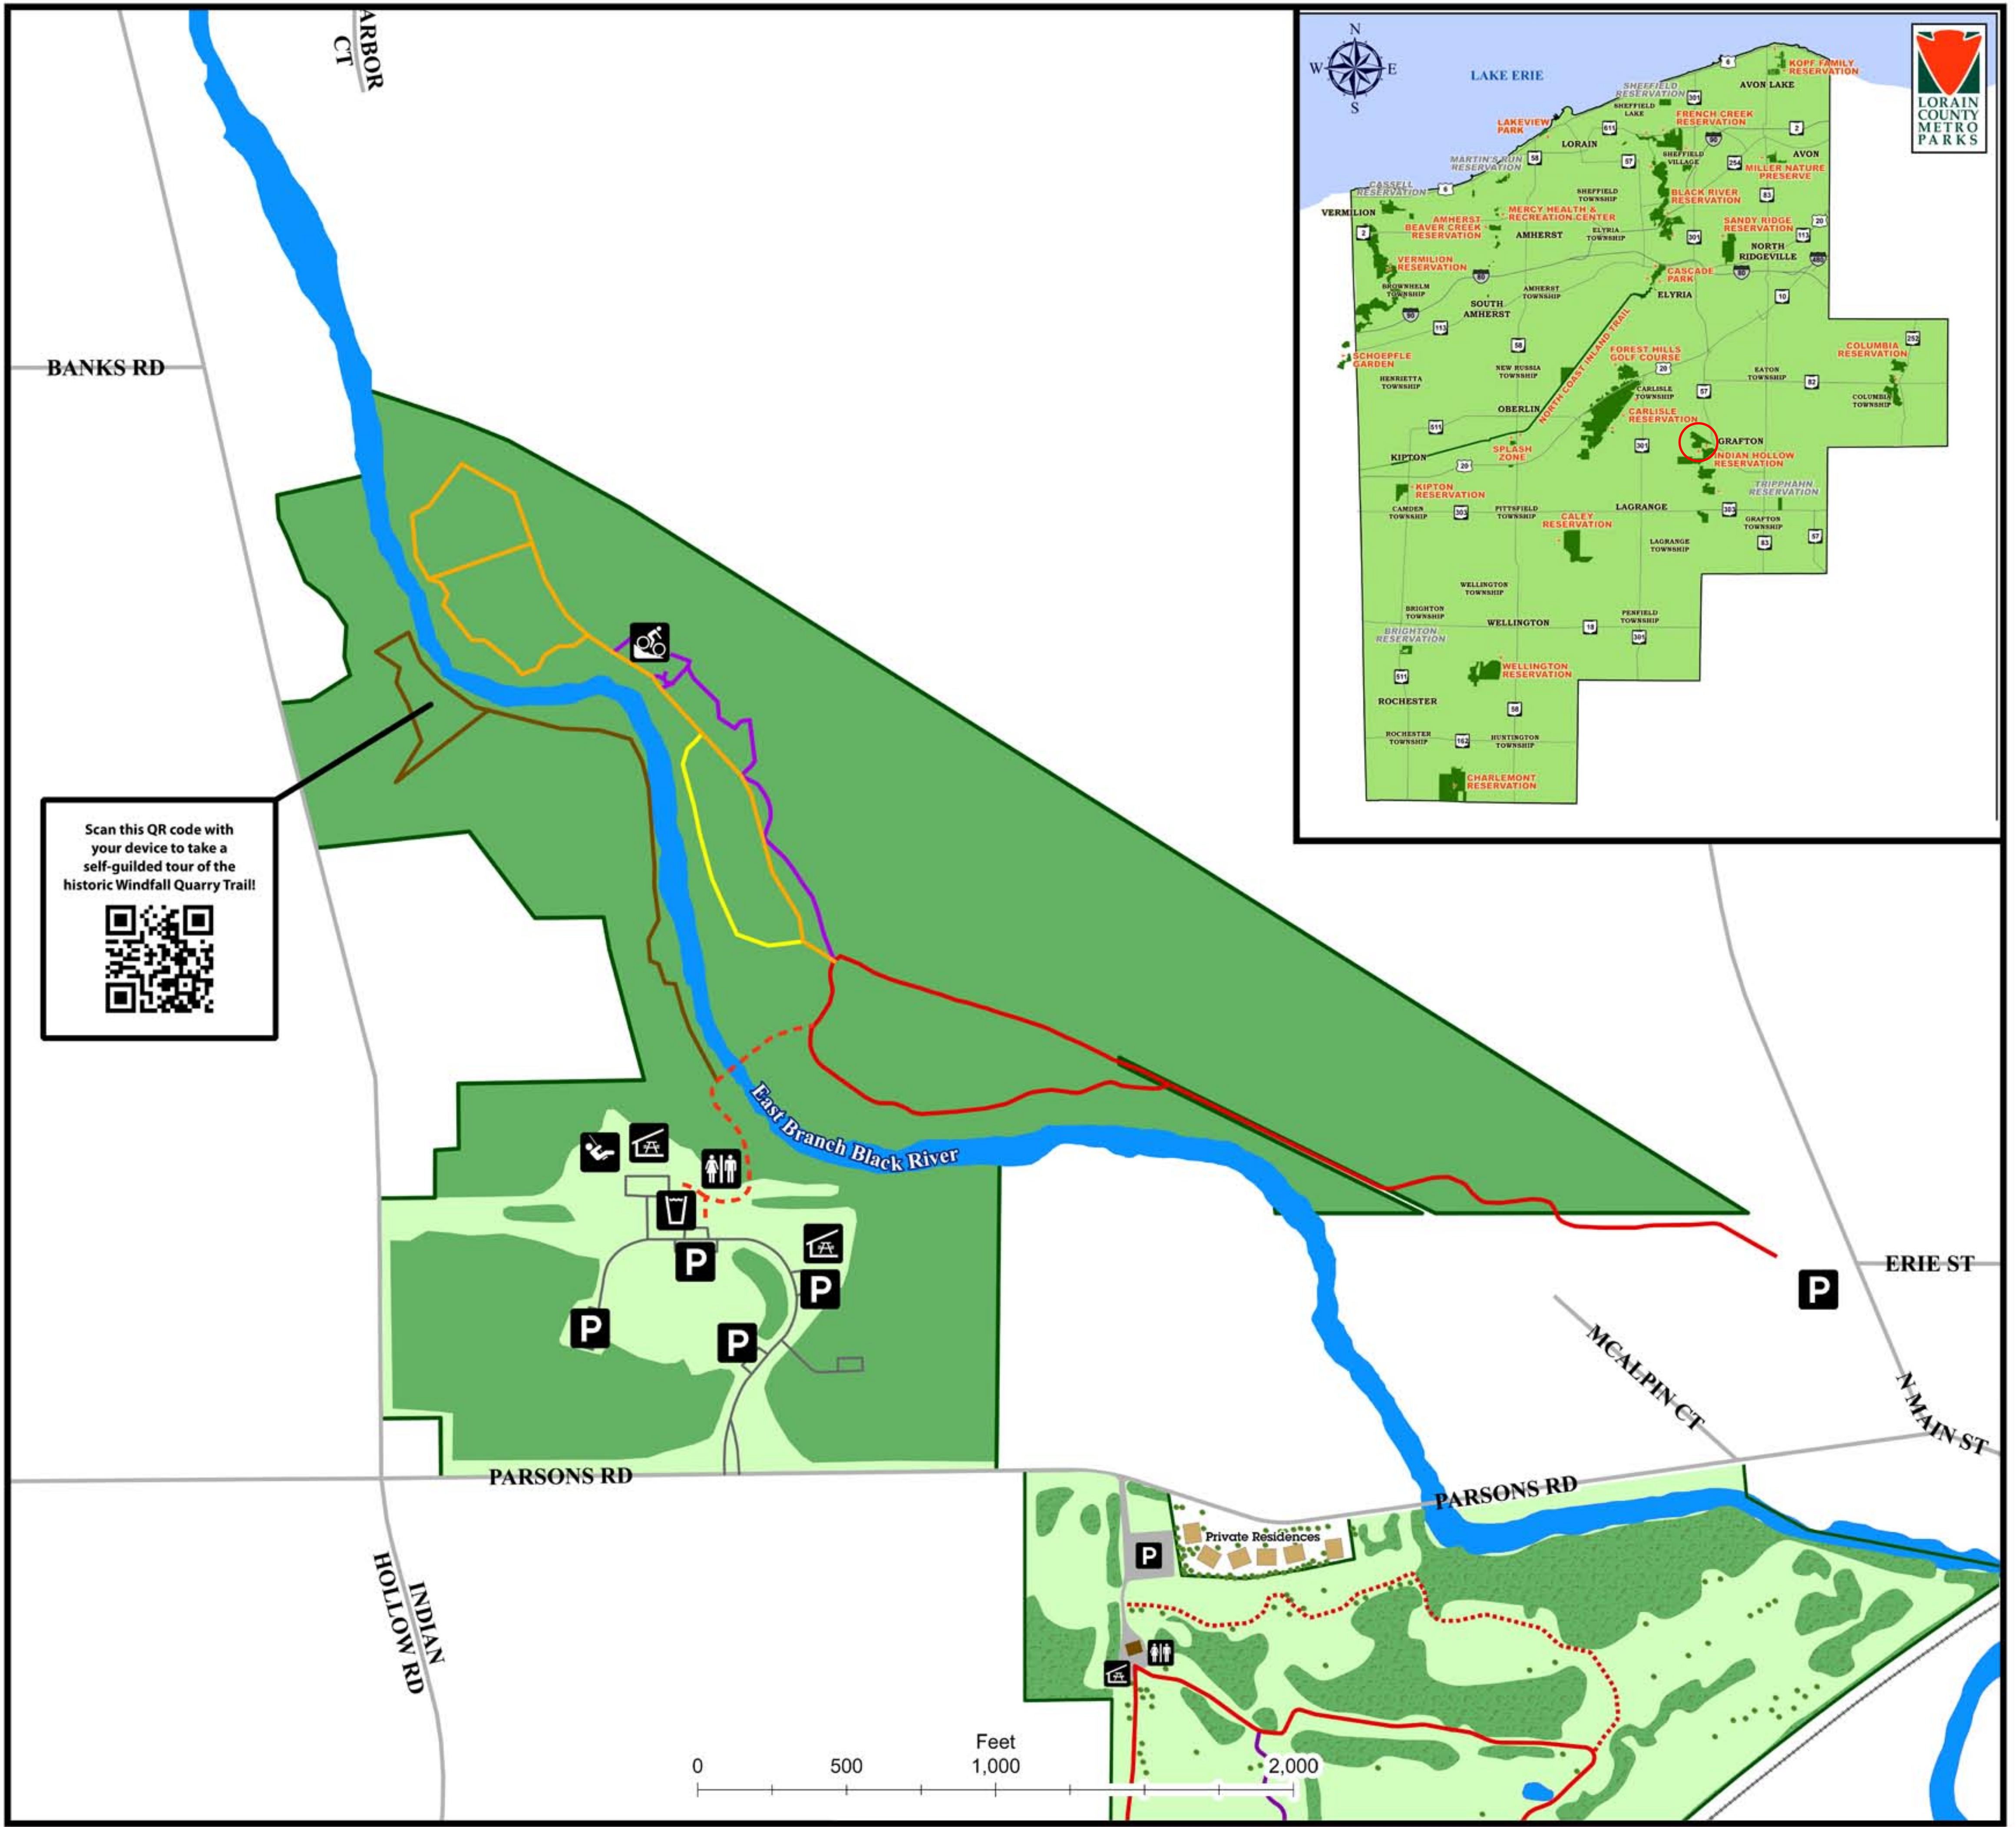

INDIAN HOLLOW RESERVATION

Visit us at www.metroparks.cc

Scan this QR code with your device to take a self-guided tour of the historic Windfall Quarry Trail!

- TRAILS**
- Wayne Shipman Memorial Trail - 1 Miles
 - - - Connector Trail - 0.2 Miles
 - Mountain Bike Trail - 0.68 Miles
 - Mountain Bike Trail - Alternative - 0.2 Miles
 - Mountain Bike Trail - Expert - 0.15 Miles
 - Windfall Quarry Trail - 0.93 Miles

- LANDCOVER**
- Forest
 - Open/Field
 - River

- SYMBOLS**
- Restrooms
 - Water Fountain
 - Playground
 - Shelter
 - Mountain Biking
 - Parking