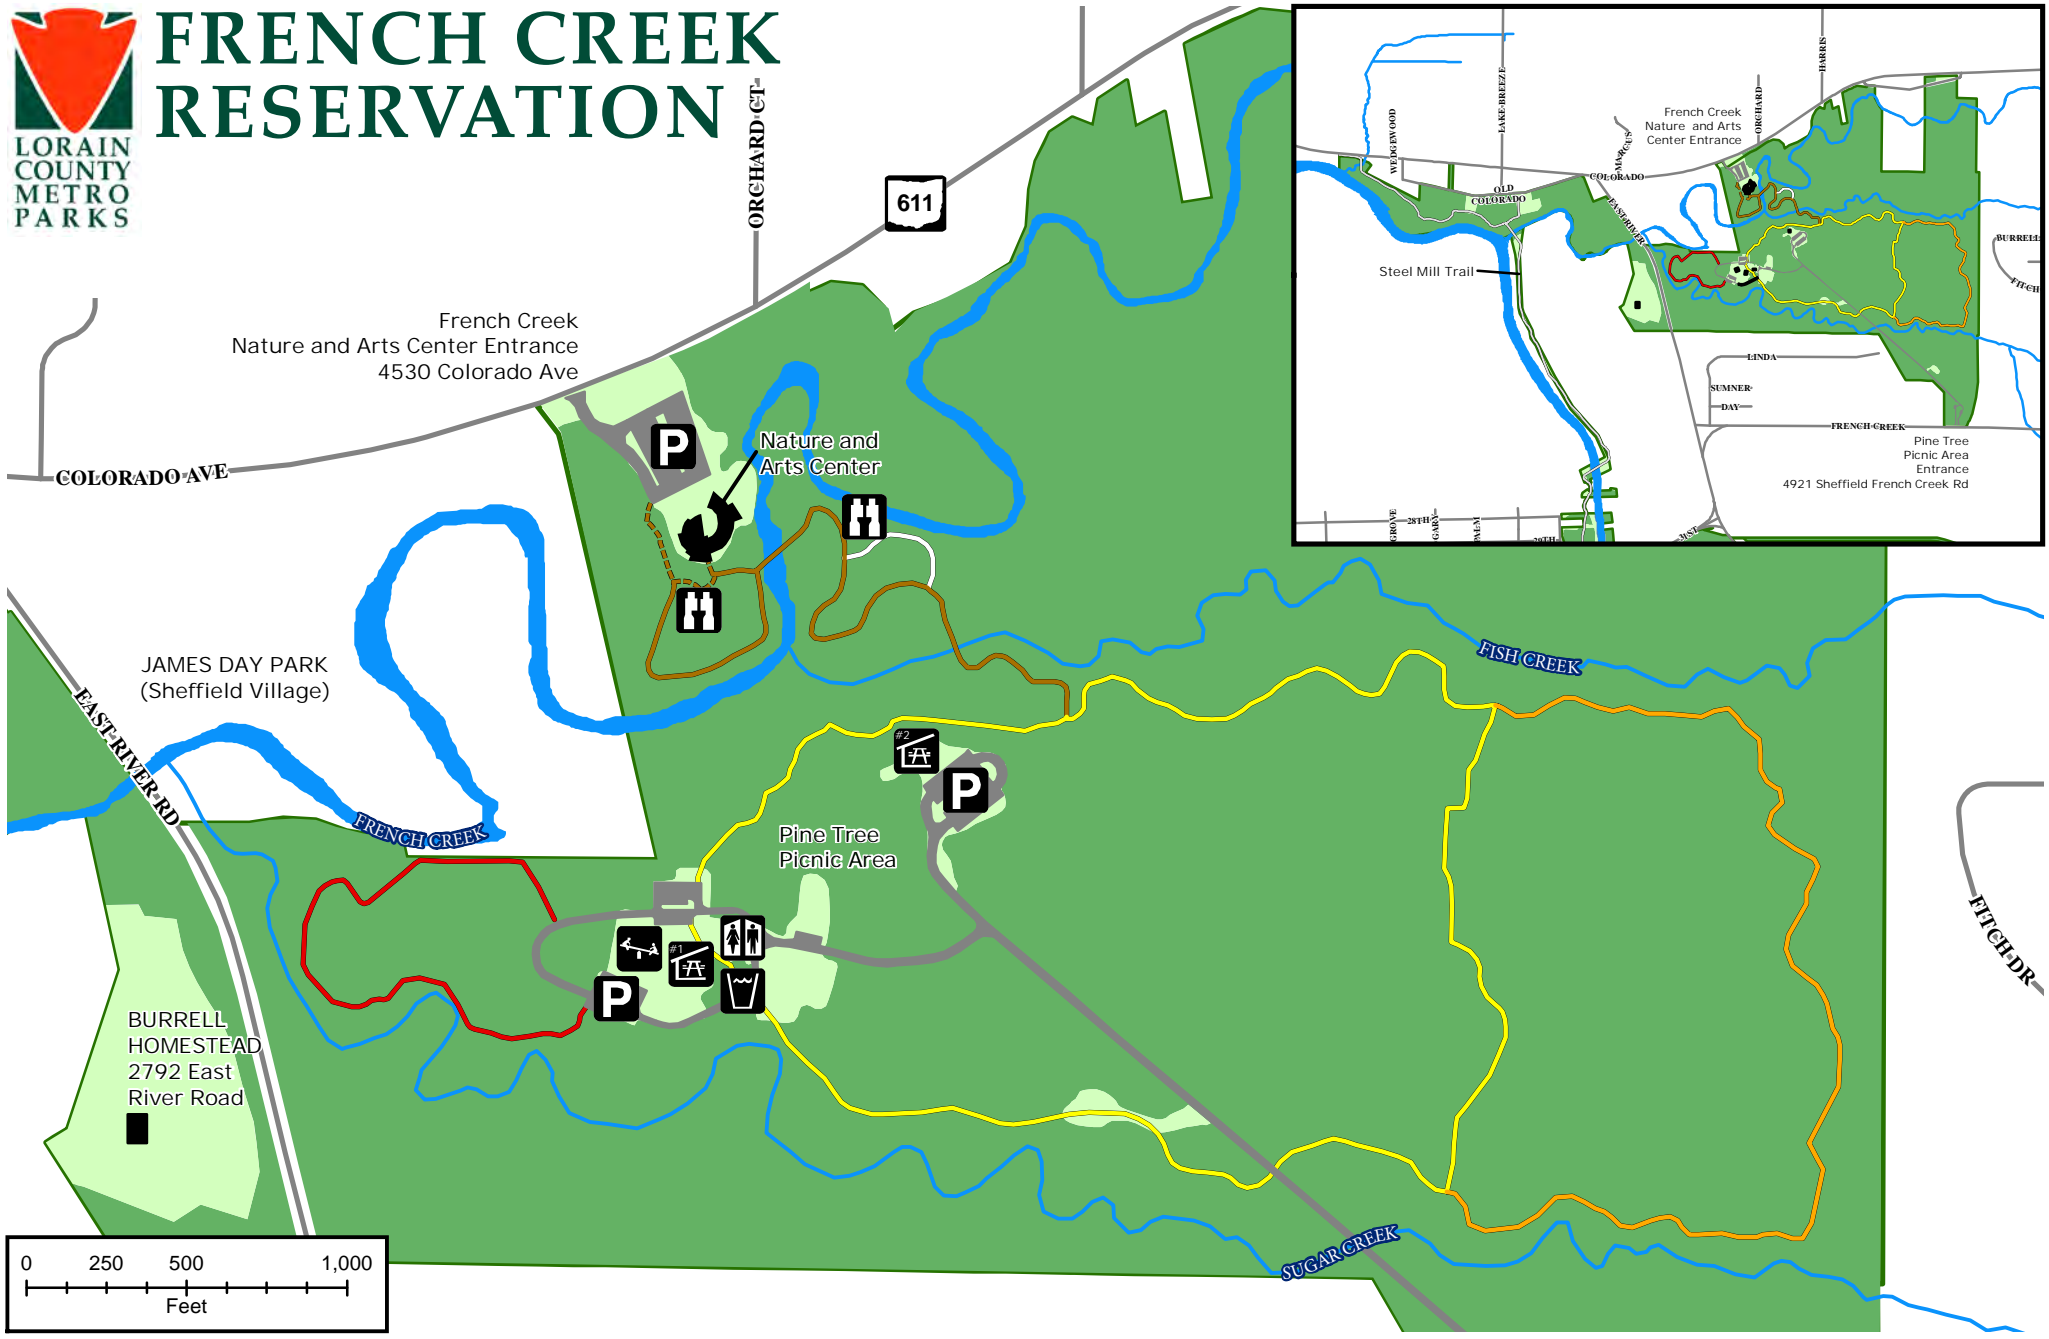

FRENCH CREEK RESERVATION

- TRAILS**
- Big Woods Trail (Natural) 0.75 Miles
 - Big Woods Trail (Gravel) 1.5 Miles (entire Big Woods Trail = 2.0 Mile Loop)
 - Sugar Creek Trail (Woodchips) 0.5 Miles
 - Nature Center Trail (Asphalt) 0.1 Miles
 - Nature Center Trail (Gravel) 0.6 Miles (from Nature Center to Big Woods Trail)
 - Nature Center Trail (Woodchips) 0.1 Miles

- SYMBOLS**
- Playground
 - Picnic Shelter
 - Overlook
 - Drinking Fountain
 - Restrooms
 - Parking

- TRAILS**
- Open/Field
 - Forest
 - Water Feature