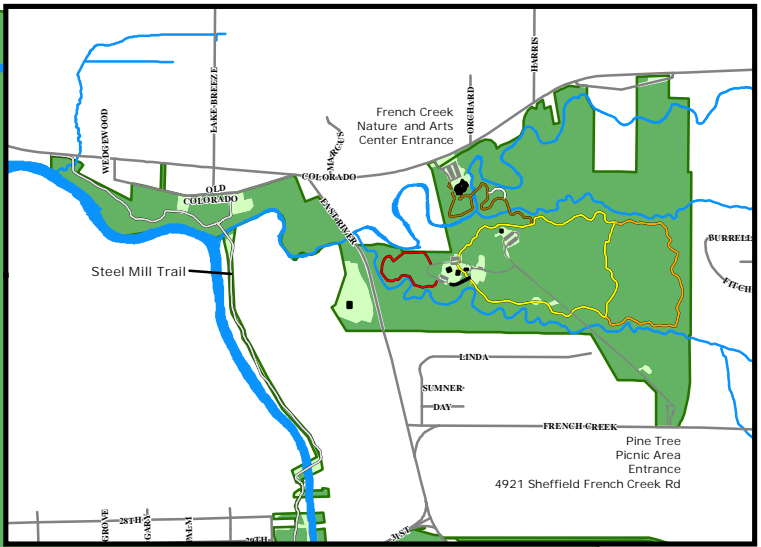

FRENCH CREEK RESERVATION

- TRAILS**
- Big Woods Trail (Natural) 0.75 Miles
 - Big Woods Trail (Gravel) 1.5 Miles (entire Big Woods Trail = 2.0 Mile Loop)
 - Sugar Creek Trail (Woodchips) 0.5 Miles
 - Nature Center Trail (Asphalt) 0.1 Miles
 - Nature Center Trail (Gravel) 0.6 Miles (from Nature Center to Big Woods Trail)
 - Nature Center Trail (Woodchips) 0.1 Miles

- SYMBOLS**
- Playground
 - Picnic Shelter
 - Overlook
 - Drinking Fountain
 - Restrooms
 - Parking

- TRAILS**
- Open/Field
 - Forest
 - Water Feature