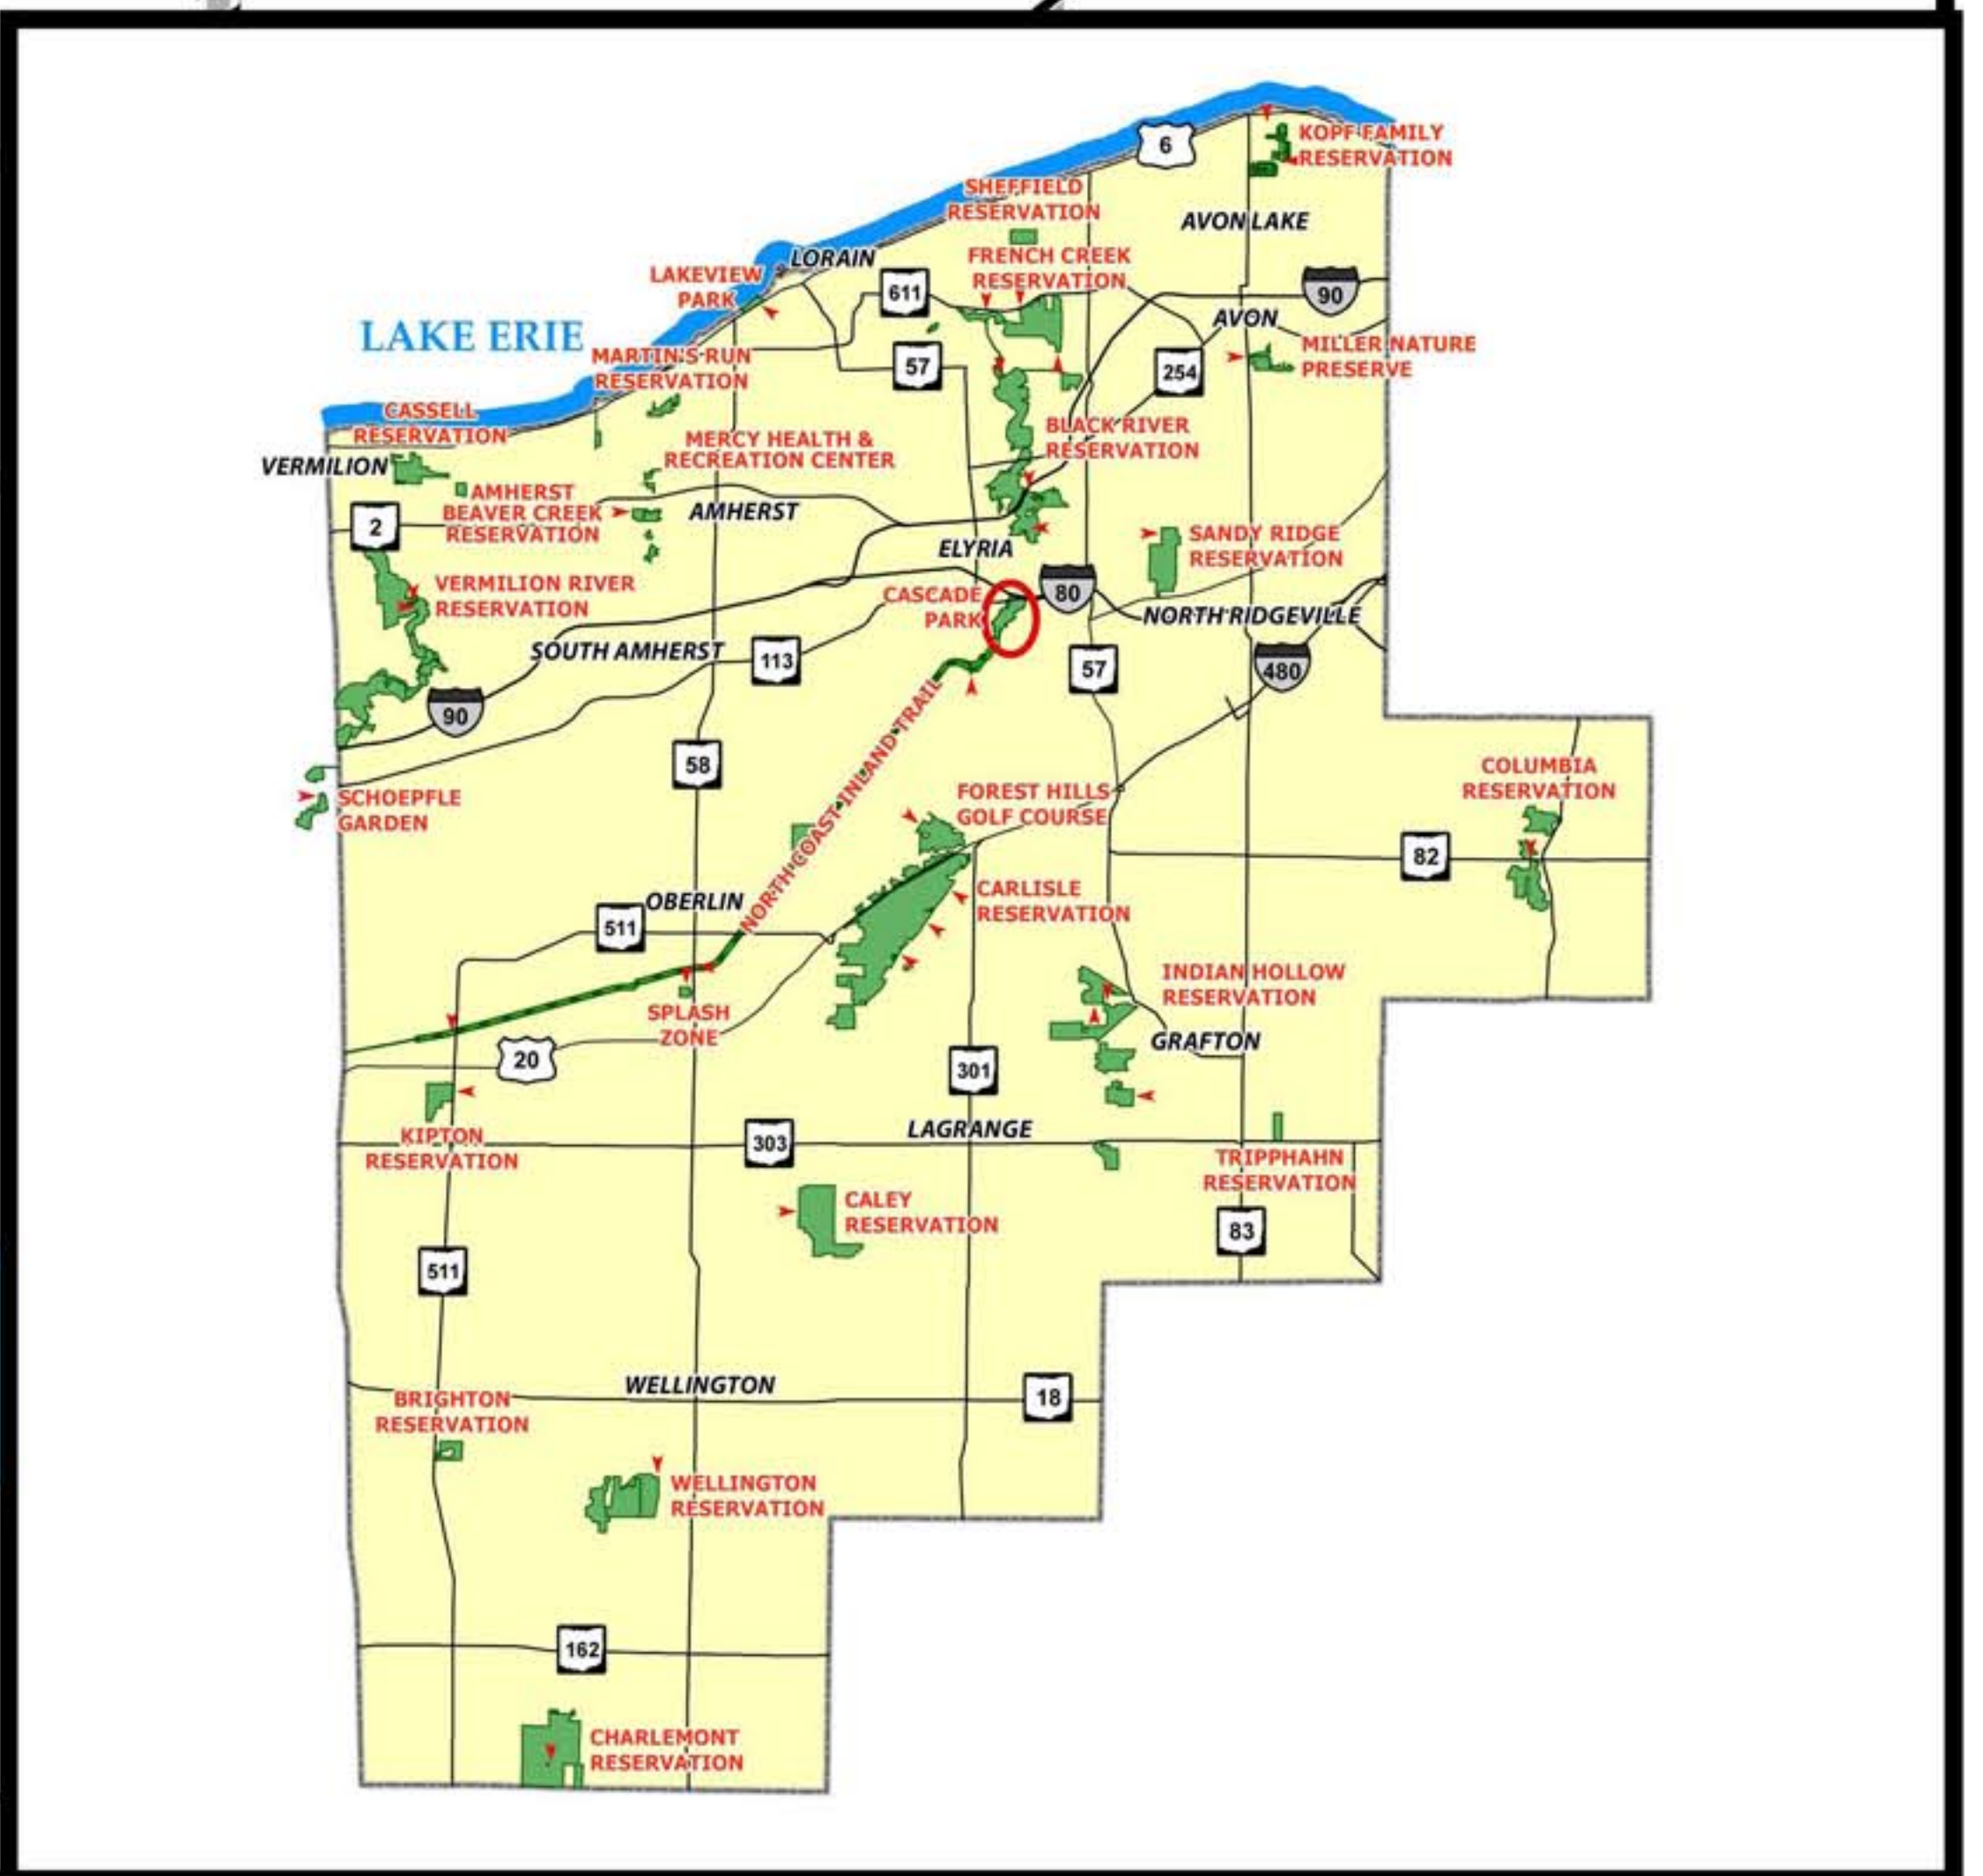

CASCADE PARK

Visit us at www.MetroParks.cc

LAND COVER

- Cascade Park Property
- Water Feature
- Road
- Walking Path (no vehicle access)

SYMBOLS

- Restrooms
- Playground
- Waterfall
- Picnic Shelter
- Parking
- Overlook
- Sledding Hill

Scan this QR code with your device to put this map on your phone!