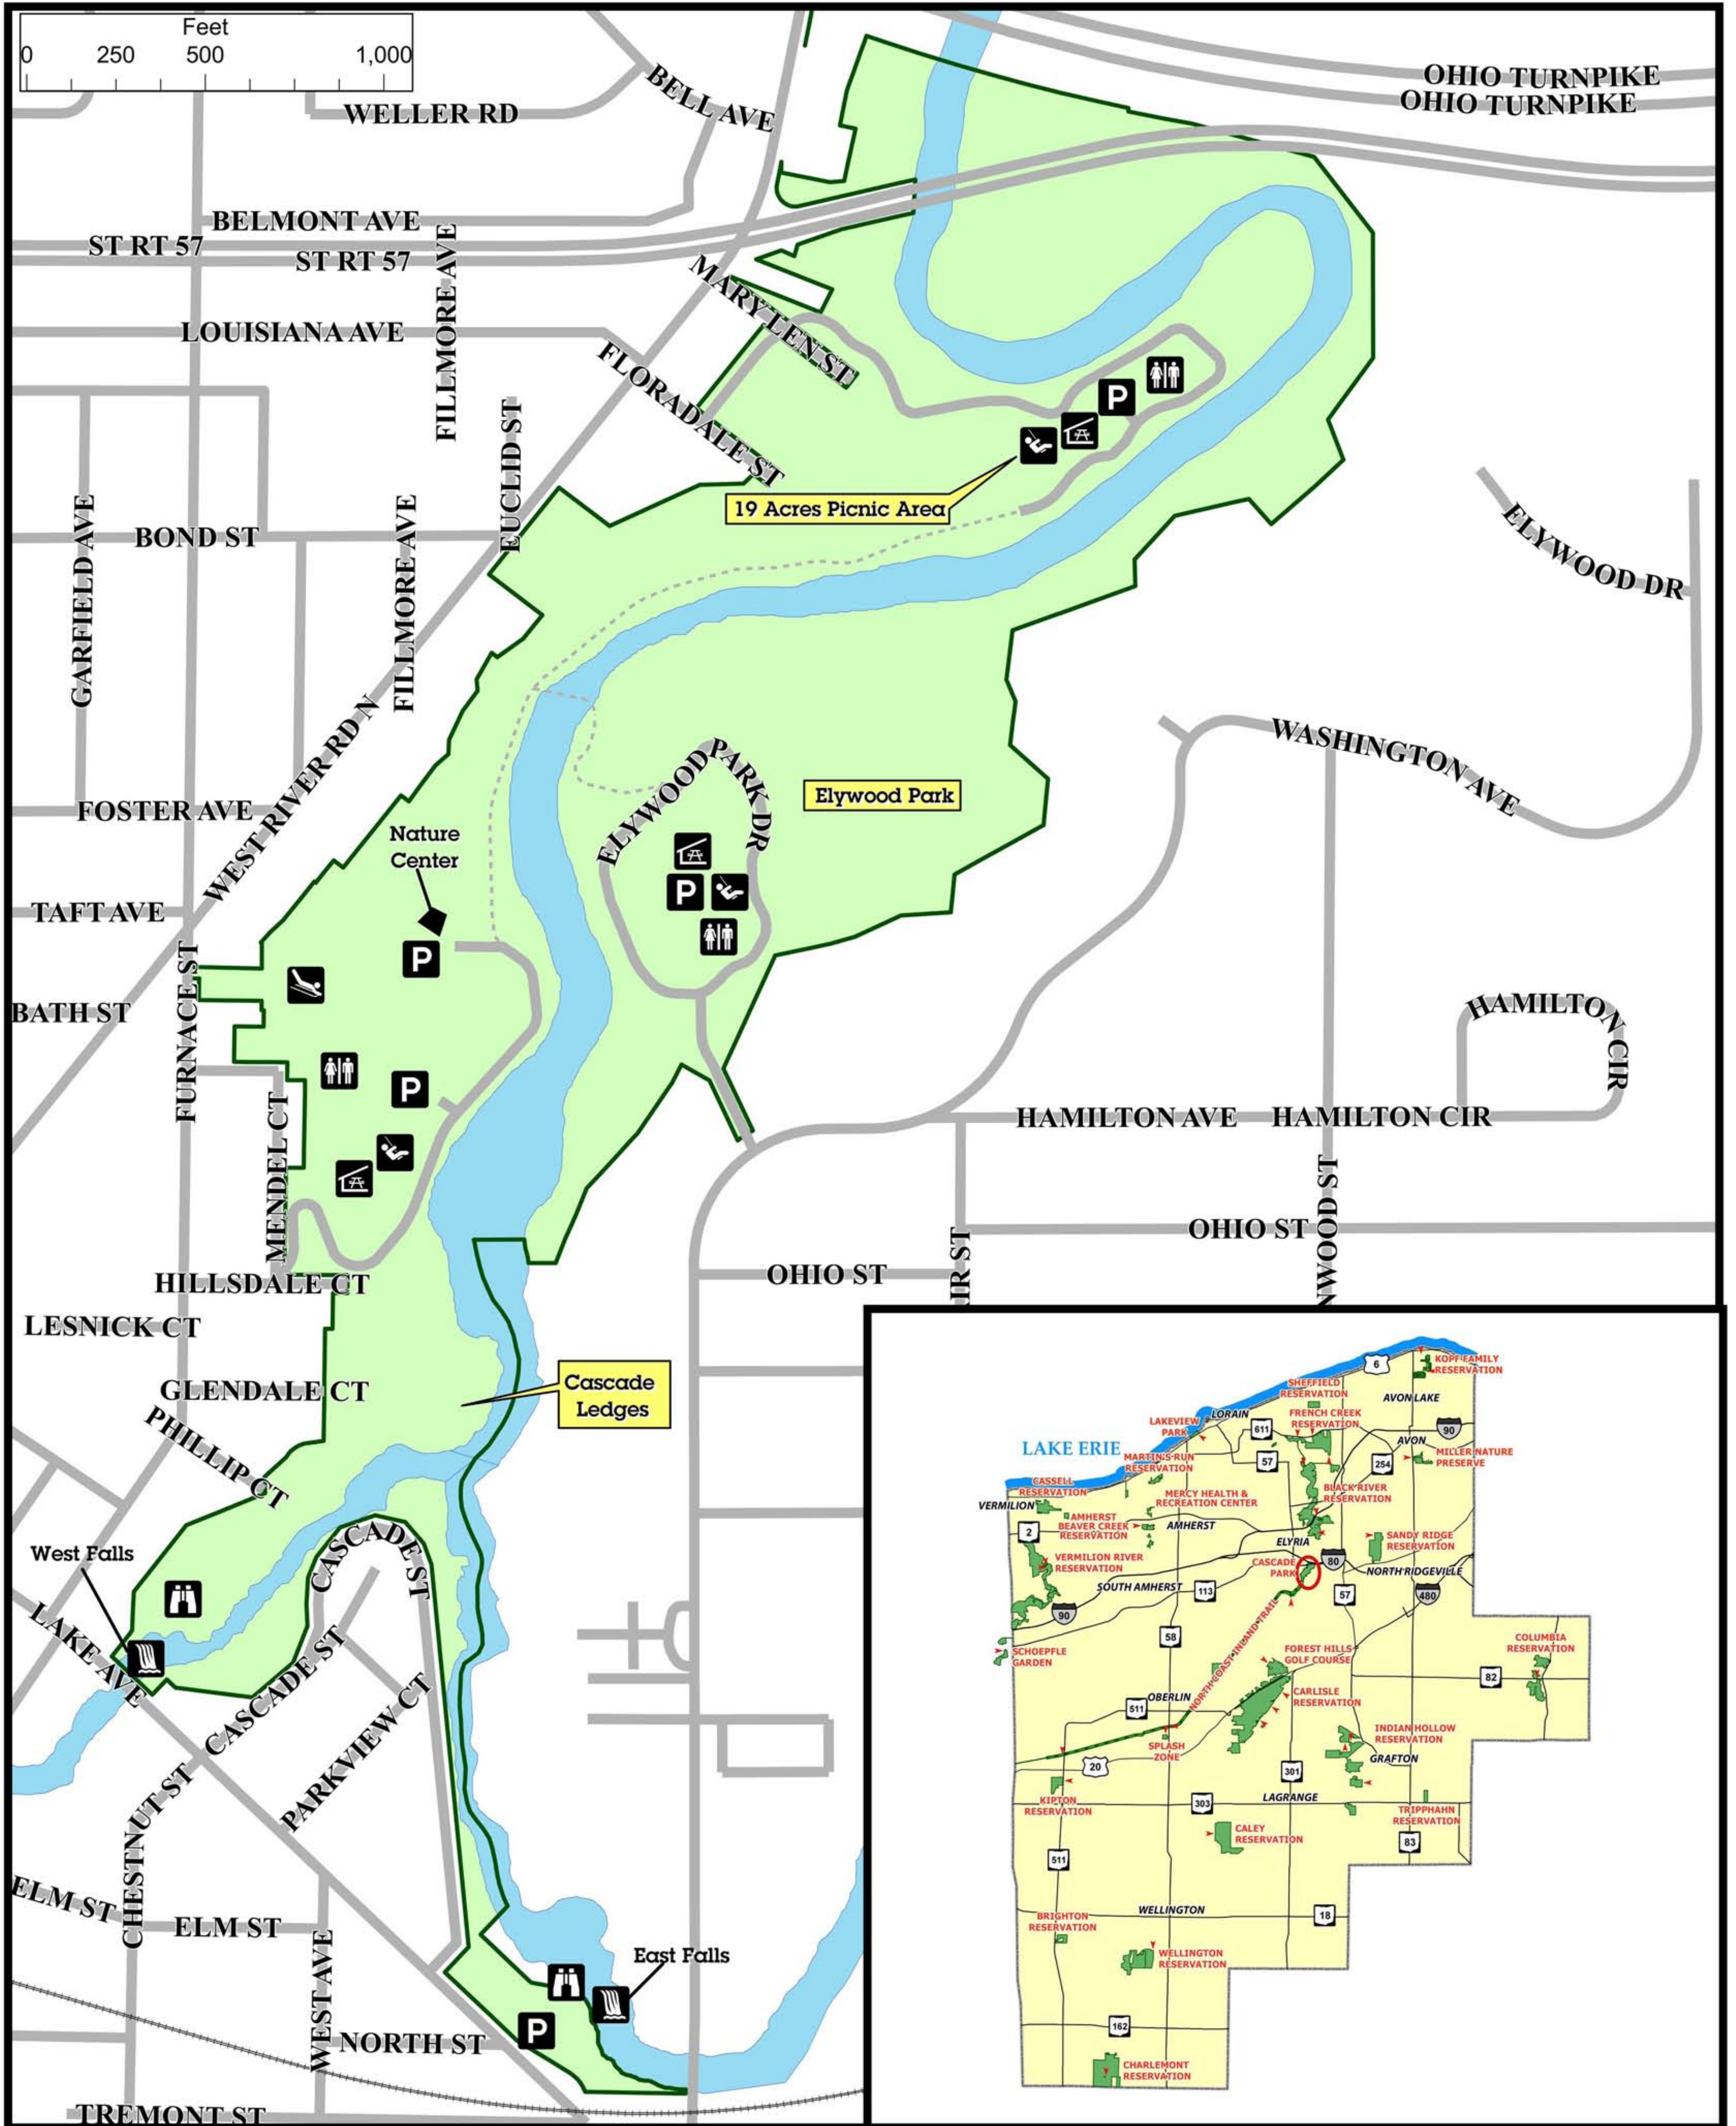

CASCADE PARK

Visit us at www.MetroParks.cc

LAND COVER

- Cascade Park Property
- Water Feature
- Road
- Walking Path (no vehicle access)

SYMBOLS

- Restrooms
- Playground
- Waterfall
- Picnic Shelter
- Parking
- Overlook
- Sledding Hill

Scan this QR code with your device to put this map on your phone!