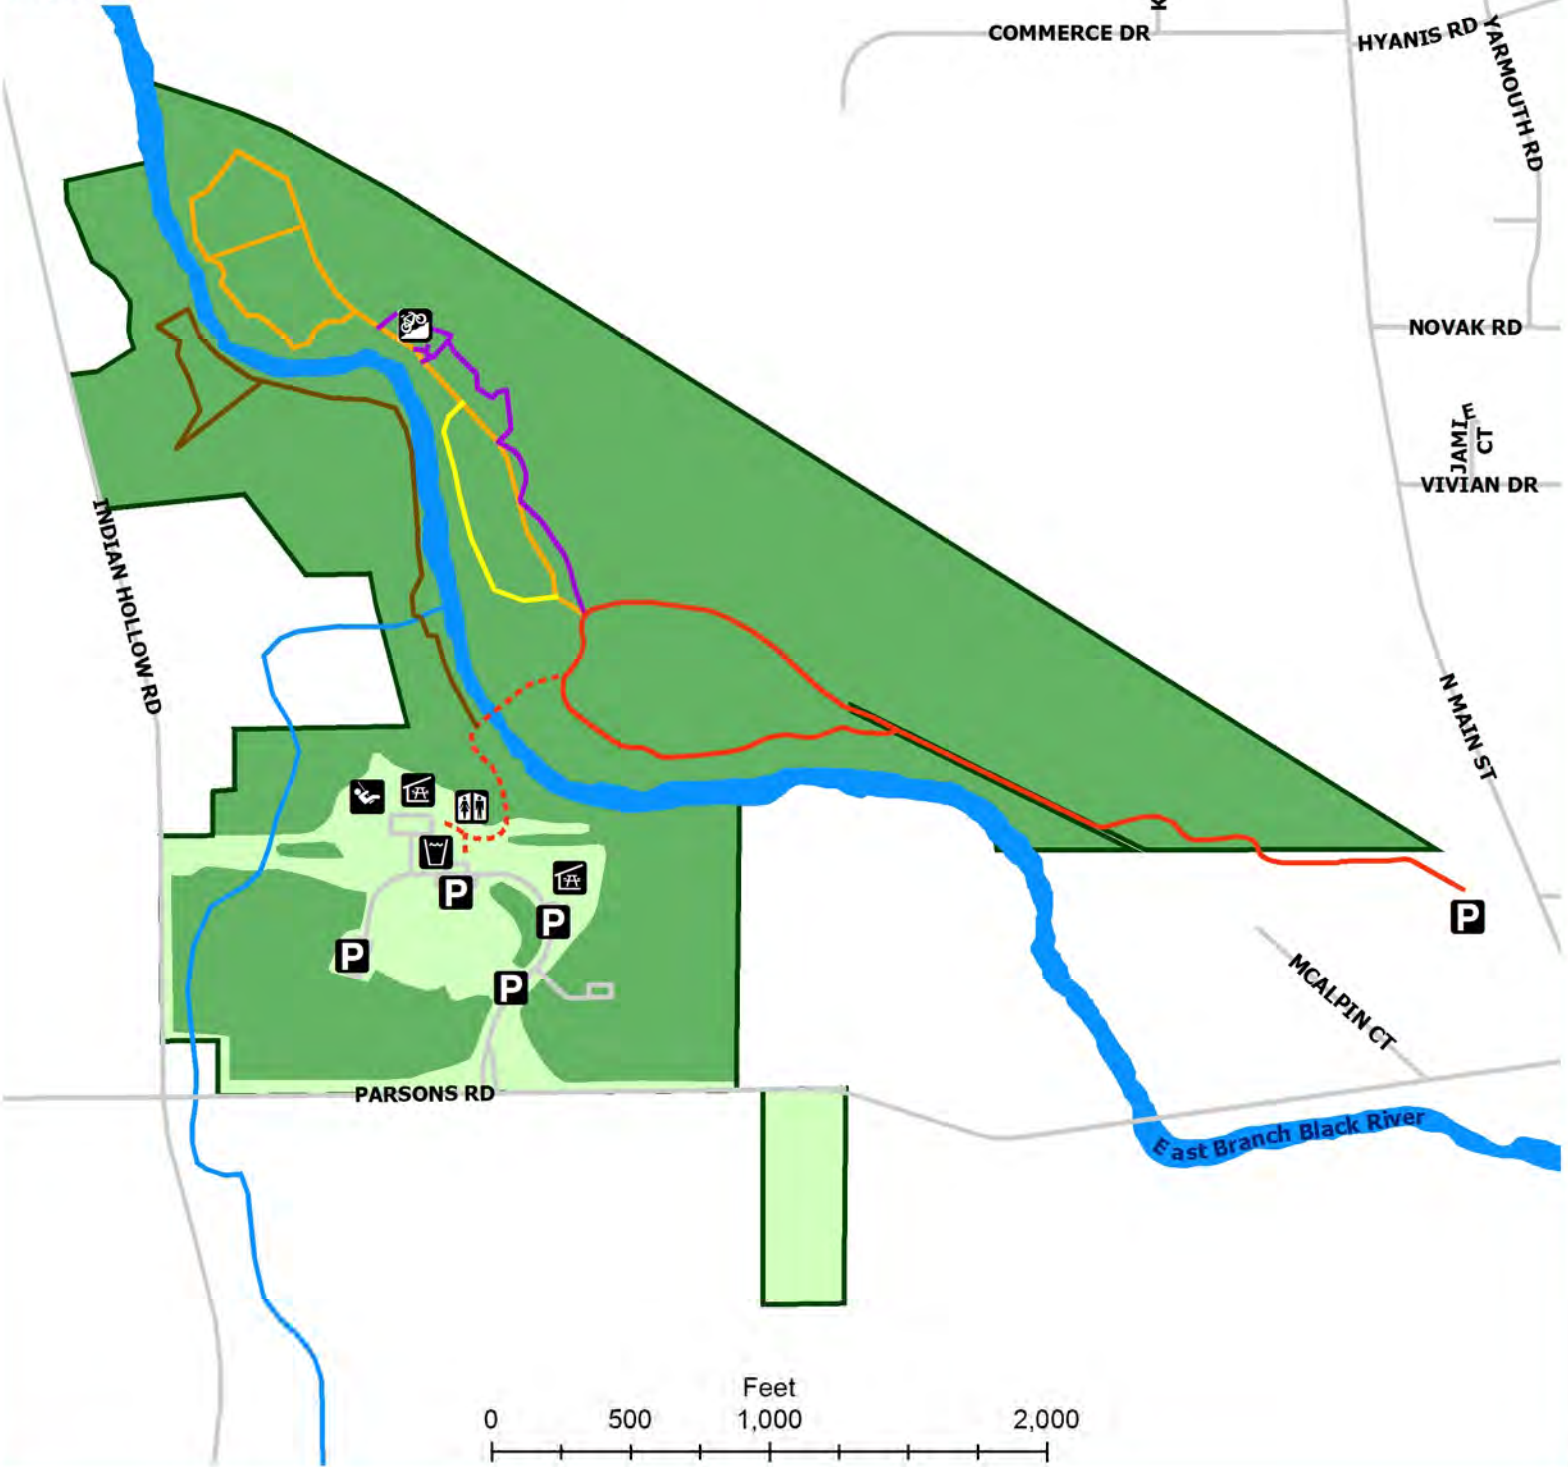

INDIAN HOLLOW RESERVATION

TRAILS

- Wayne Shipman Memorial Trail - 1 Mile
- - - Connector Trail - 0.20 Miles
- Mountain Bike Trail - 0.68 Miles
- Mountain Bike Trail - Alternative - 0.20 Miles
- Mountain Bike Trail - Expert 0.15 Miles
- Windfall Quarry Trail - 0.93 Miles

SYMBOLS

- Playground
- Shelter
- Restroom
- Drinking Fountain
- Parking
- Mountain Biking

LANDCOVER

- Forest
- Open/Field
- River / Stream
- Roads