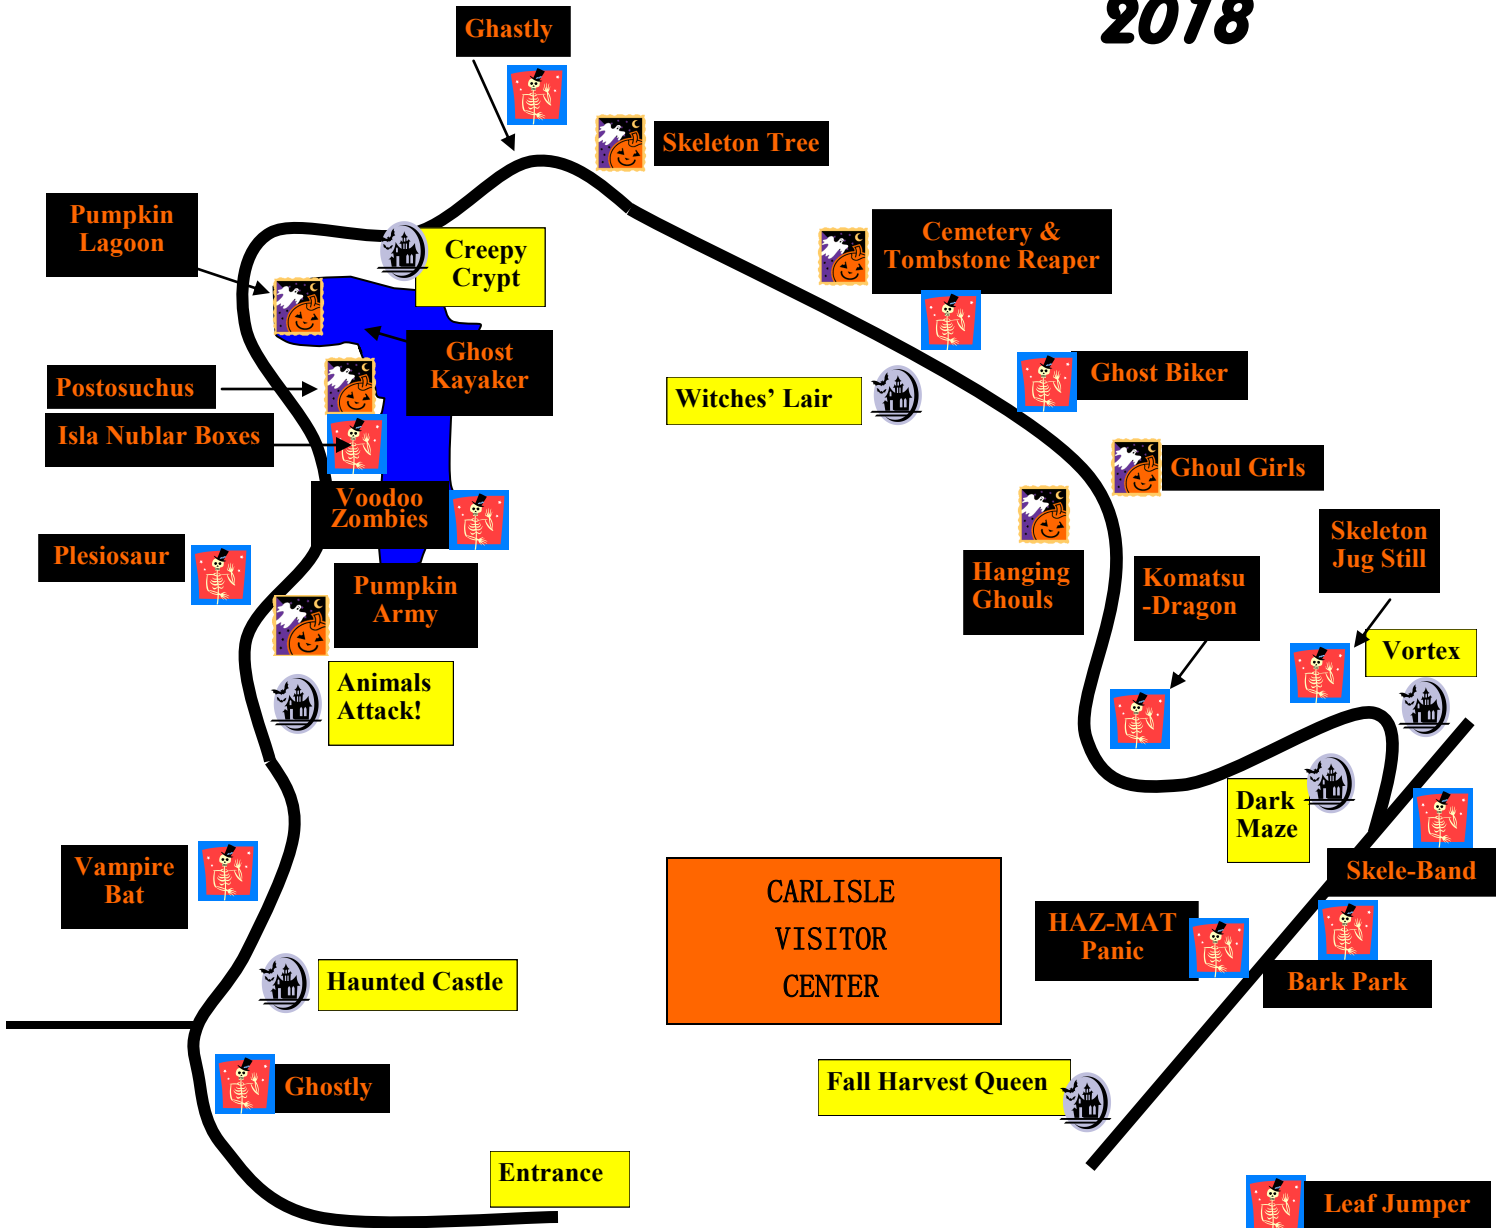

Forain County Metro Parks'
Halloween Fair
2018

= **STATIC** attraction

= **THROUGH** attraction

= **ANIMATED** static attraction