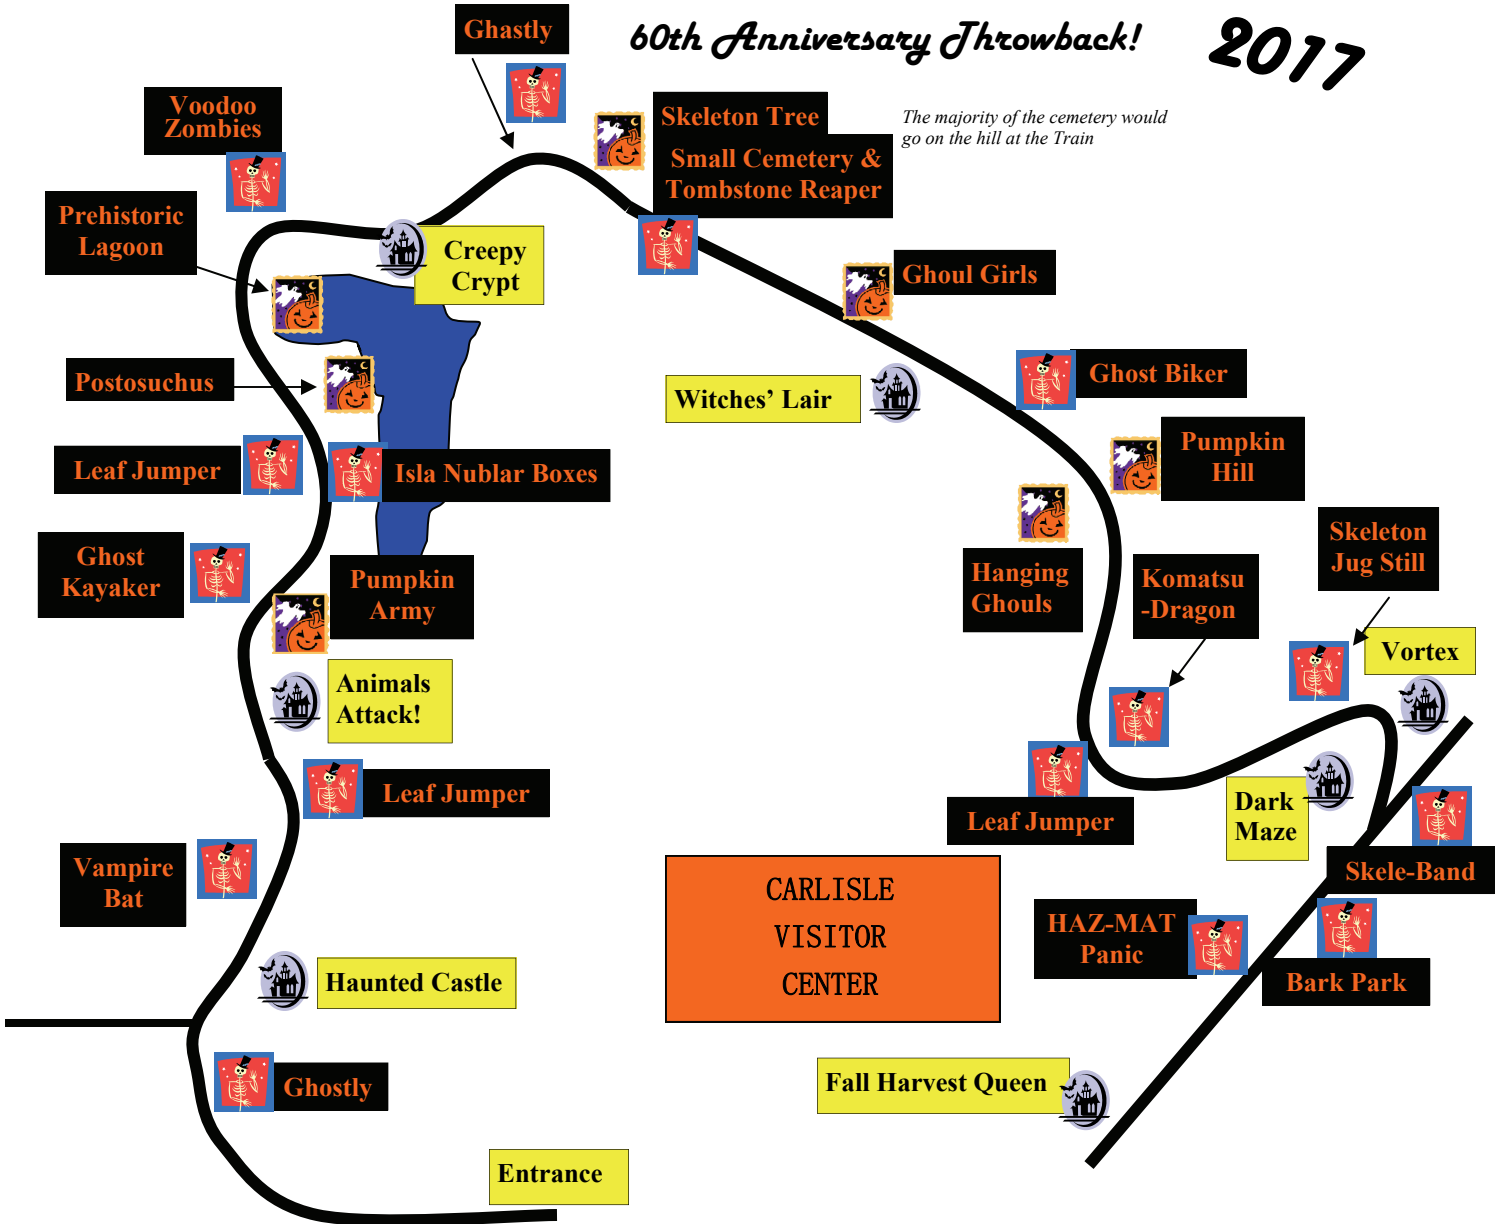

Lorain County Metro Parks'

HALLOWEEN FAIR

60th Anniversary Throwback!

2017

= STATIC attraction

= THROUGH attraction

= ANIMATED static attraction