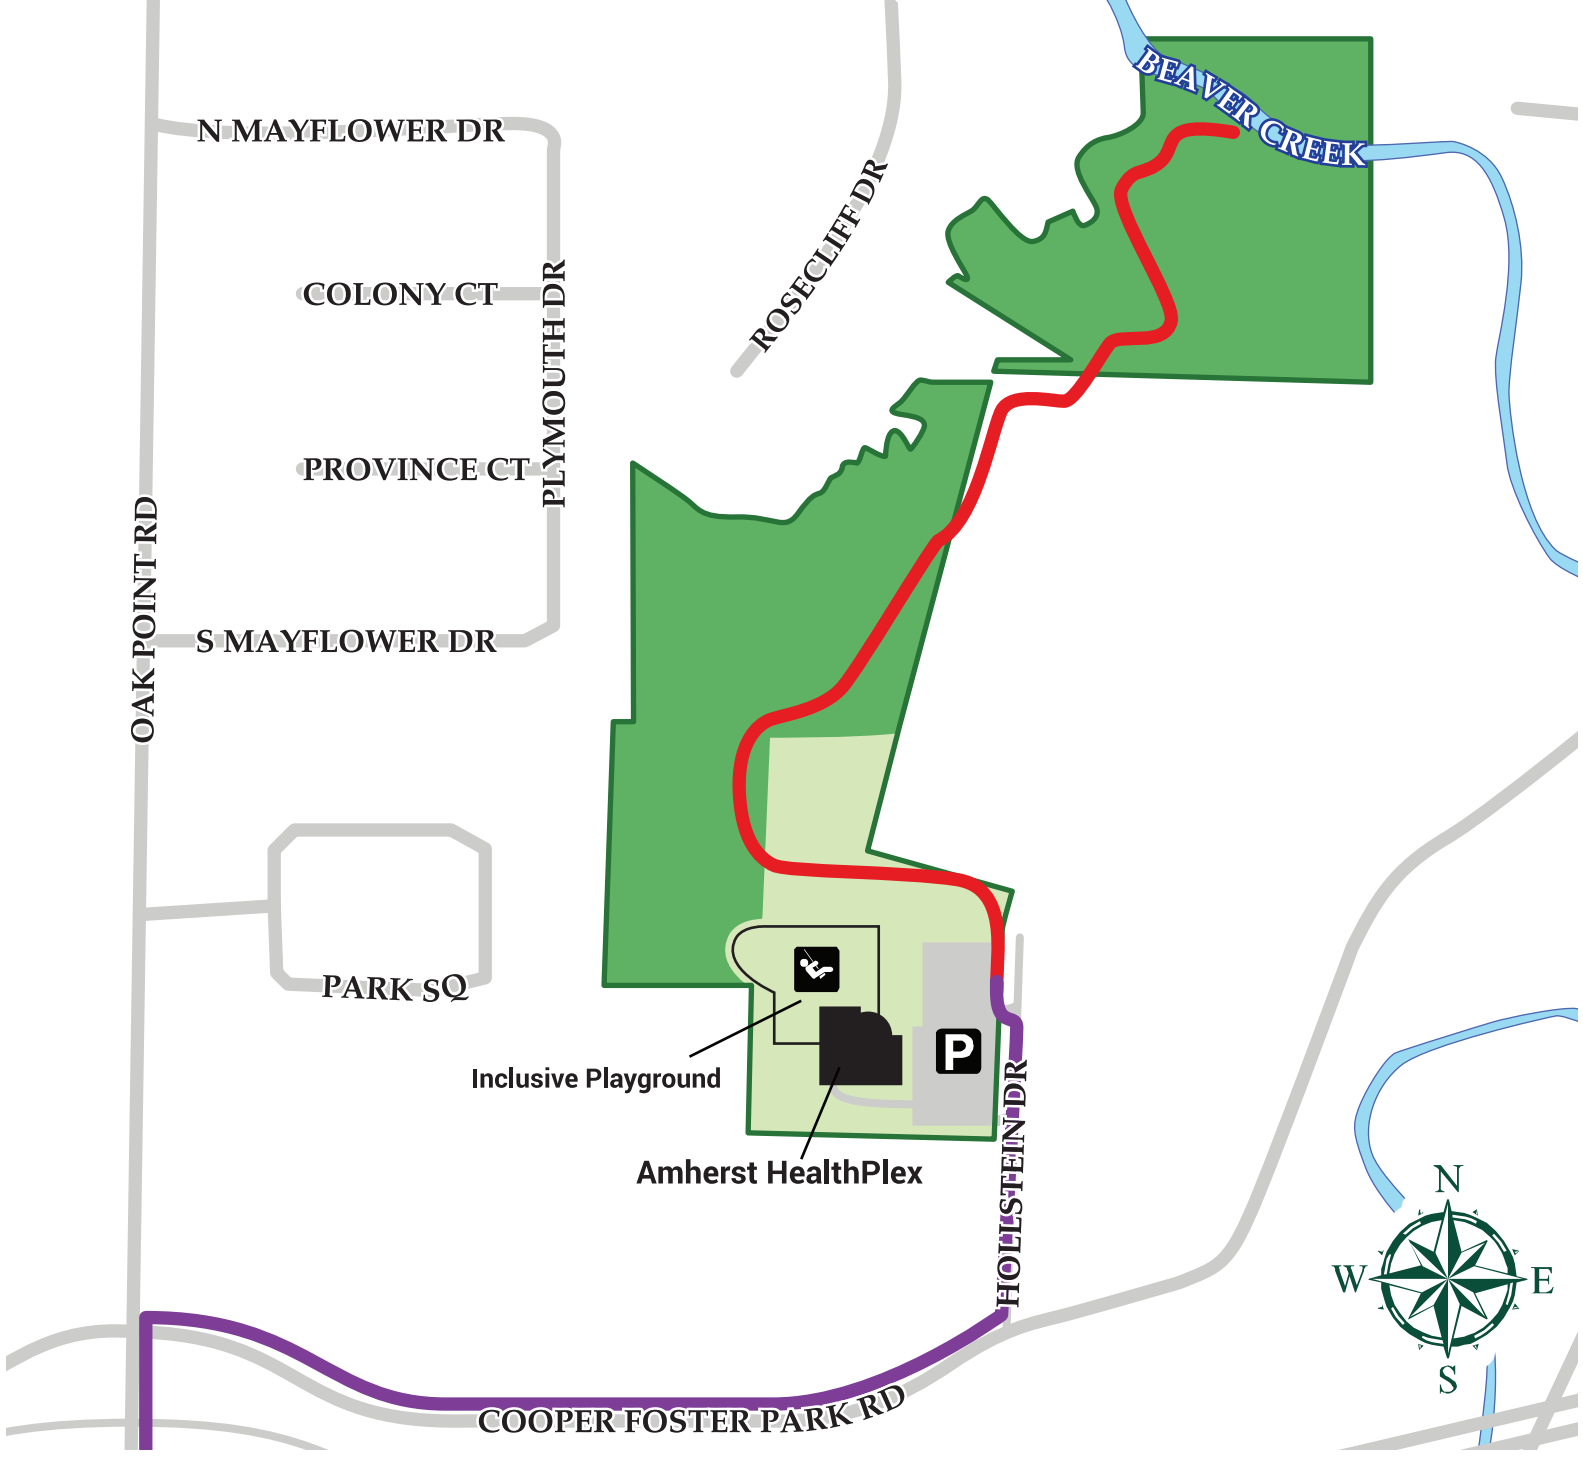

HOLLSTEIN RESERVATION

47160 Hollstein Drive, Amherst, Ohio 44001

TRAILS

- Beaver Creek Trail North (0.6 miles)
- Beaver Creek Trail South

SYMBOLS

- Parking
- Inclusive Playground

LAND COVER

- Forest
- Open
- River
- Road